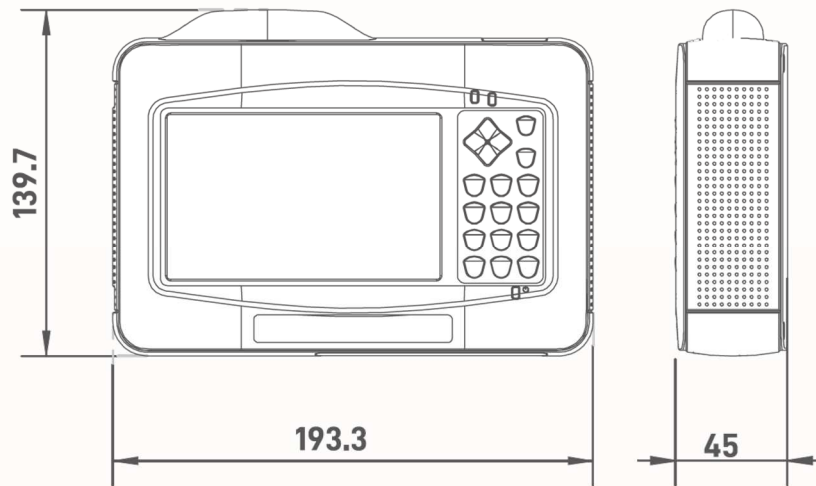

## Description

ORCA® Mini OTRD 5" color touch screen, 12 in 1 smart mini multifunction.

Automatic OTDR: one click test without complex settings

Expert OTDR: professional measurement, curve, list and map are displayed at the same time

FLM (fiber link map). more intuitive and intelligent optical fiber link test

Display	5 inches color touch screen
Available Lanaguages	English. Spanish. Russian, French. Portuguese. Arabic (please, contact sales for other languages)
Data Storage	Internal 8GB TF card
Electrical Interface	USB Type-C data port
Working / Storage Temp / Humidity	-10°C ~ +55°C / -40°C ~ +70°C / 0 ~ 95% (non condensing)
Mobile phone APP / Wireless	Android system by Bluetooth connection
Battery	3300 mAh lithium battery
Dimension / Weight	194L x 139W x 45H mm / 0,90kg