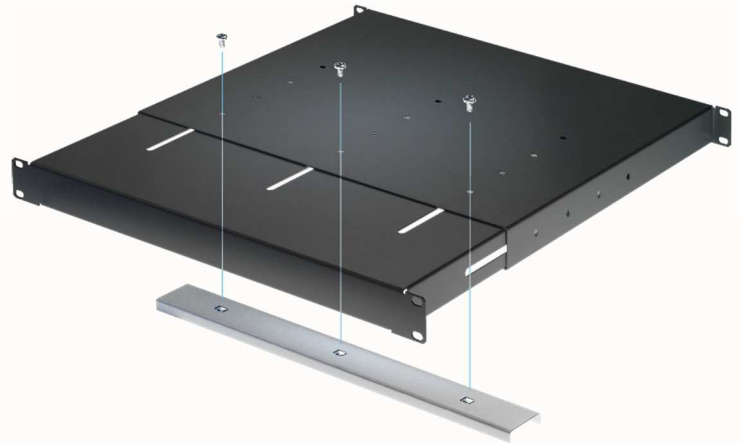

# ADJUSTABLE SHELF

## Description

ORCA - adjustable shelf for rack cabinets with minimum depth 520 mm

### General Feature:

Physical	Realized in steel 15/10 (1,5 mm) thick
	Surface finish epoxy powders, Black RAL 9005
	Height 1U
	Adjustable in depth from 427 to 755
	Type of mounting 19" on 4 uprights
	Weight 6.6Kg
	Load capacity 30Kg
COMPLIES WITH EC STANDARDS	UNI EN ISO 9001; IEC 297-1; IEC 297-2; IEC 297-3; EN 12150-1; EN 62208

### Ordering Information code:

OC- RAC-550070-01N ORCA – adjustable shelf, fix on 4 uprights for rack depth 600/800mm

Specifications subject to change without prior notice - For more details please visit [www.orca.it](http://www.orca.it)