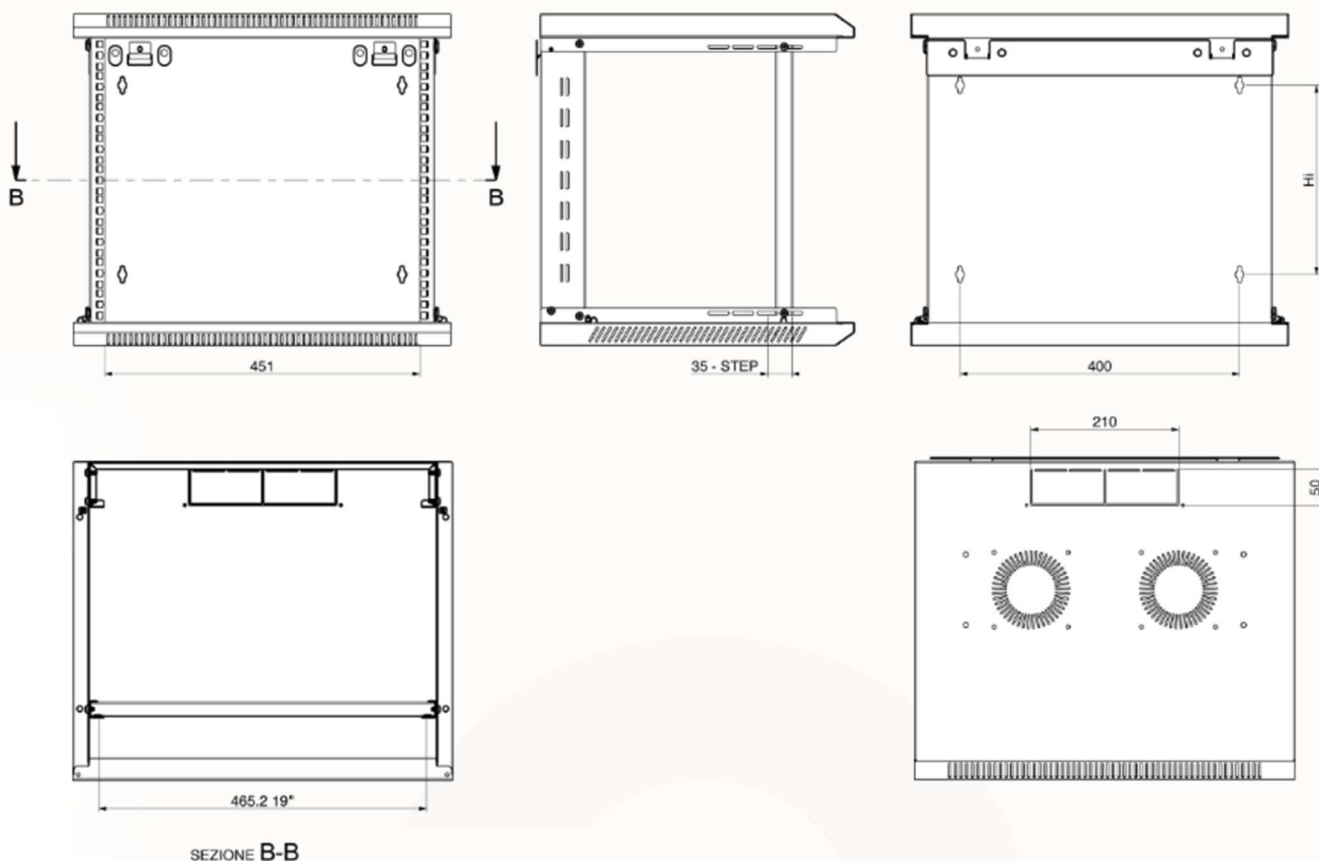

RACK - WALL TYPE

WALL MOUNT

Description

ORCA® Networking floor and wall cabinets are designed and manufactured in compliance with quality and safety standards, optimal solutions for the management and organization of structured cabling. Orca System offers a range of wall racks with relative accessories. Rack cabinets are distinguished by their exceptional robustness, which, combined with affordability and simplicity of assembly / disassembly, place them at the top of their category.

General Feature:

PhYsical	Realized in 10/10 Steel painted.
	Surface finish NERO RAL 9011.
	Load capacity 40Kg.
Front door	IP20 protection degree in according to EN 60529
	Tempered safety glass, reversible, with quick release system.
	With lock, 2 key supplied. Opening 180°
Roof and floor	Roof with predisposition for mounting fans.
	Passive ventilation slots for the recirculation of hot air.
	Pre-cut space for cable inlet.
Other	Back panel with wall mount braket and fixing hole
	Blind side panels removable with quick release system.
	2 front 19 " steel side uprights adjustable in depth. Possibility of supplying in Flat Pack or Assembled version, on all measures.

U	W(mm) Overall	D(mm) Overall	H(mm) Overall	Hi (mm) Useful
6	540	450	340	137,50
9	540	450	473	270,80
12	540	450	606	404,20
15	540	450	740	537,50
12	540	600	606	404,20
15	540	600	740	537,50
20	540	600	962	759,80

Specifications subject to change without prior notice - For more details please visit www.orca.it

agg. 12/2022

Ordering Information code:

ASSEMBLED - depth 450

OC-RAC-571090-06N	ORCA - Wall mount rack, 540X450X340 (6U) - Black - Assembled
OC-RAC-571090-09N	ORCA - Wall mount rack, 540X450X473 (9U) - Black - Assembled
OC-RAC-571090-12N	ORCA - Wall mount rack, 540X450X606 (12U) - Black - Assembled
OC-RAC-571090-15N	ORCA - Wall mount rack, 540X450X740 (15U) - Black - Assembled