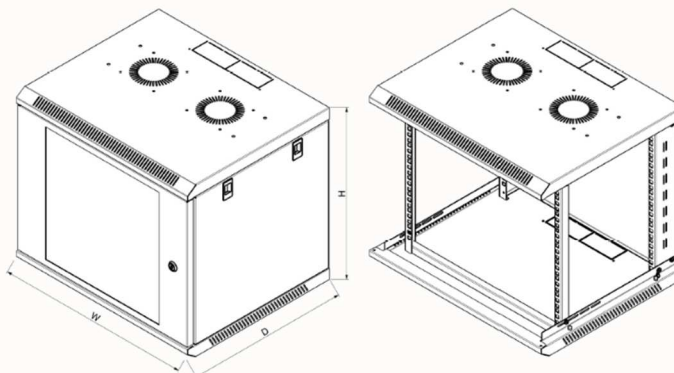

RACK - WALL TYPE

WALL MOUNT

Description

ORCA® Networking floor and wall cabinets are designed and manufactured in compliance with quality and safety standards, optimal solutions for the management and organization of structured cabling. Orca System offers a range of wall racks with relative accessories. Rack cabinets are distinguished by their exceptional robustness, which, combined with affordability and simplicity of assembly / disassembly, place them at the top of their category.

General Feature:

PhYsical	Realized in 10/10 Steel painted.
	Surface finish NERO RAL 9011.
	Load capacity 40Kg.
Front door	IP20 protection degree in according to EN 60529
	Tempered safety glass, reversible, with quick release system.
	With lock, 2 key supplied. Opening 180°
Roof and floor	Roof with predisposition for mounting fans.
	Passive ventilation slots for the recirculation of hot air.
	Pre-cut space for cable inlet.
Other	Back panel with wall mount braket and fixing hole
	Blind side panels removable with quick release system.
	2 front 19 " steel side uprights adjustable in depth. Possibility of supplying in Flat Pack or Assembled version, on all measures.

Specifications subject to change without prior notice - For more details please visit www.orca.it

agg. 12/2022

Ordering Information code:

ASSEMBLED - depth 450

OC-RAC-571090-06N	ORCA - Wall mount rack, 540X450X340 (6U) - Black - Assembled
OC-RAC-571090-09N	ORCA - Wall mount rack, 540X450X473 (9U) - Black - Assembled
OC-RAC-571090-12N	ORCA - Wall mount rack, 540X450X606 (12U) - Black - Assembled
OC-RAC-571090-15N	ORCA - Wall mount rack, 540X450X740 (15U) - Black - Assembled